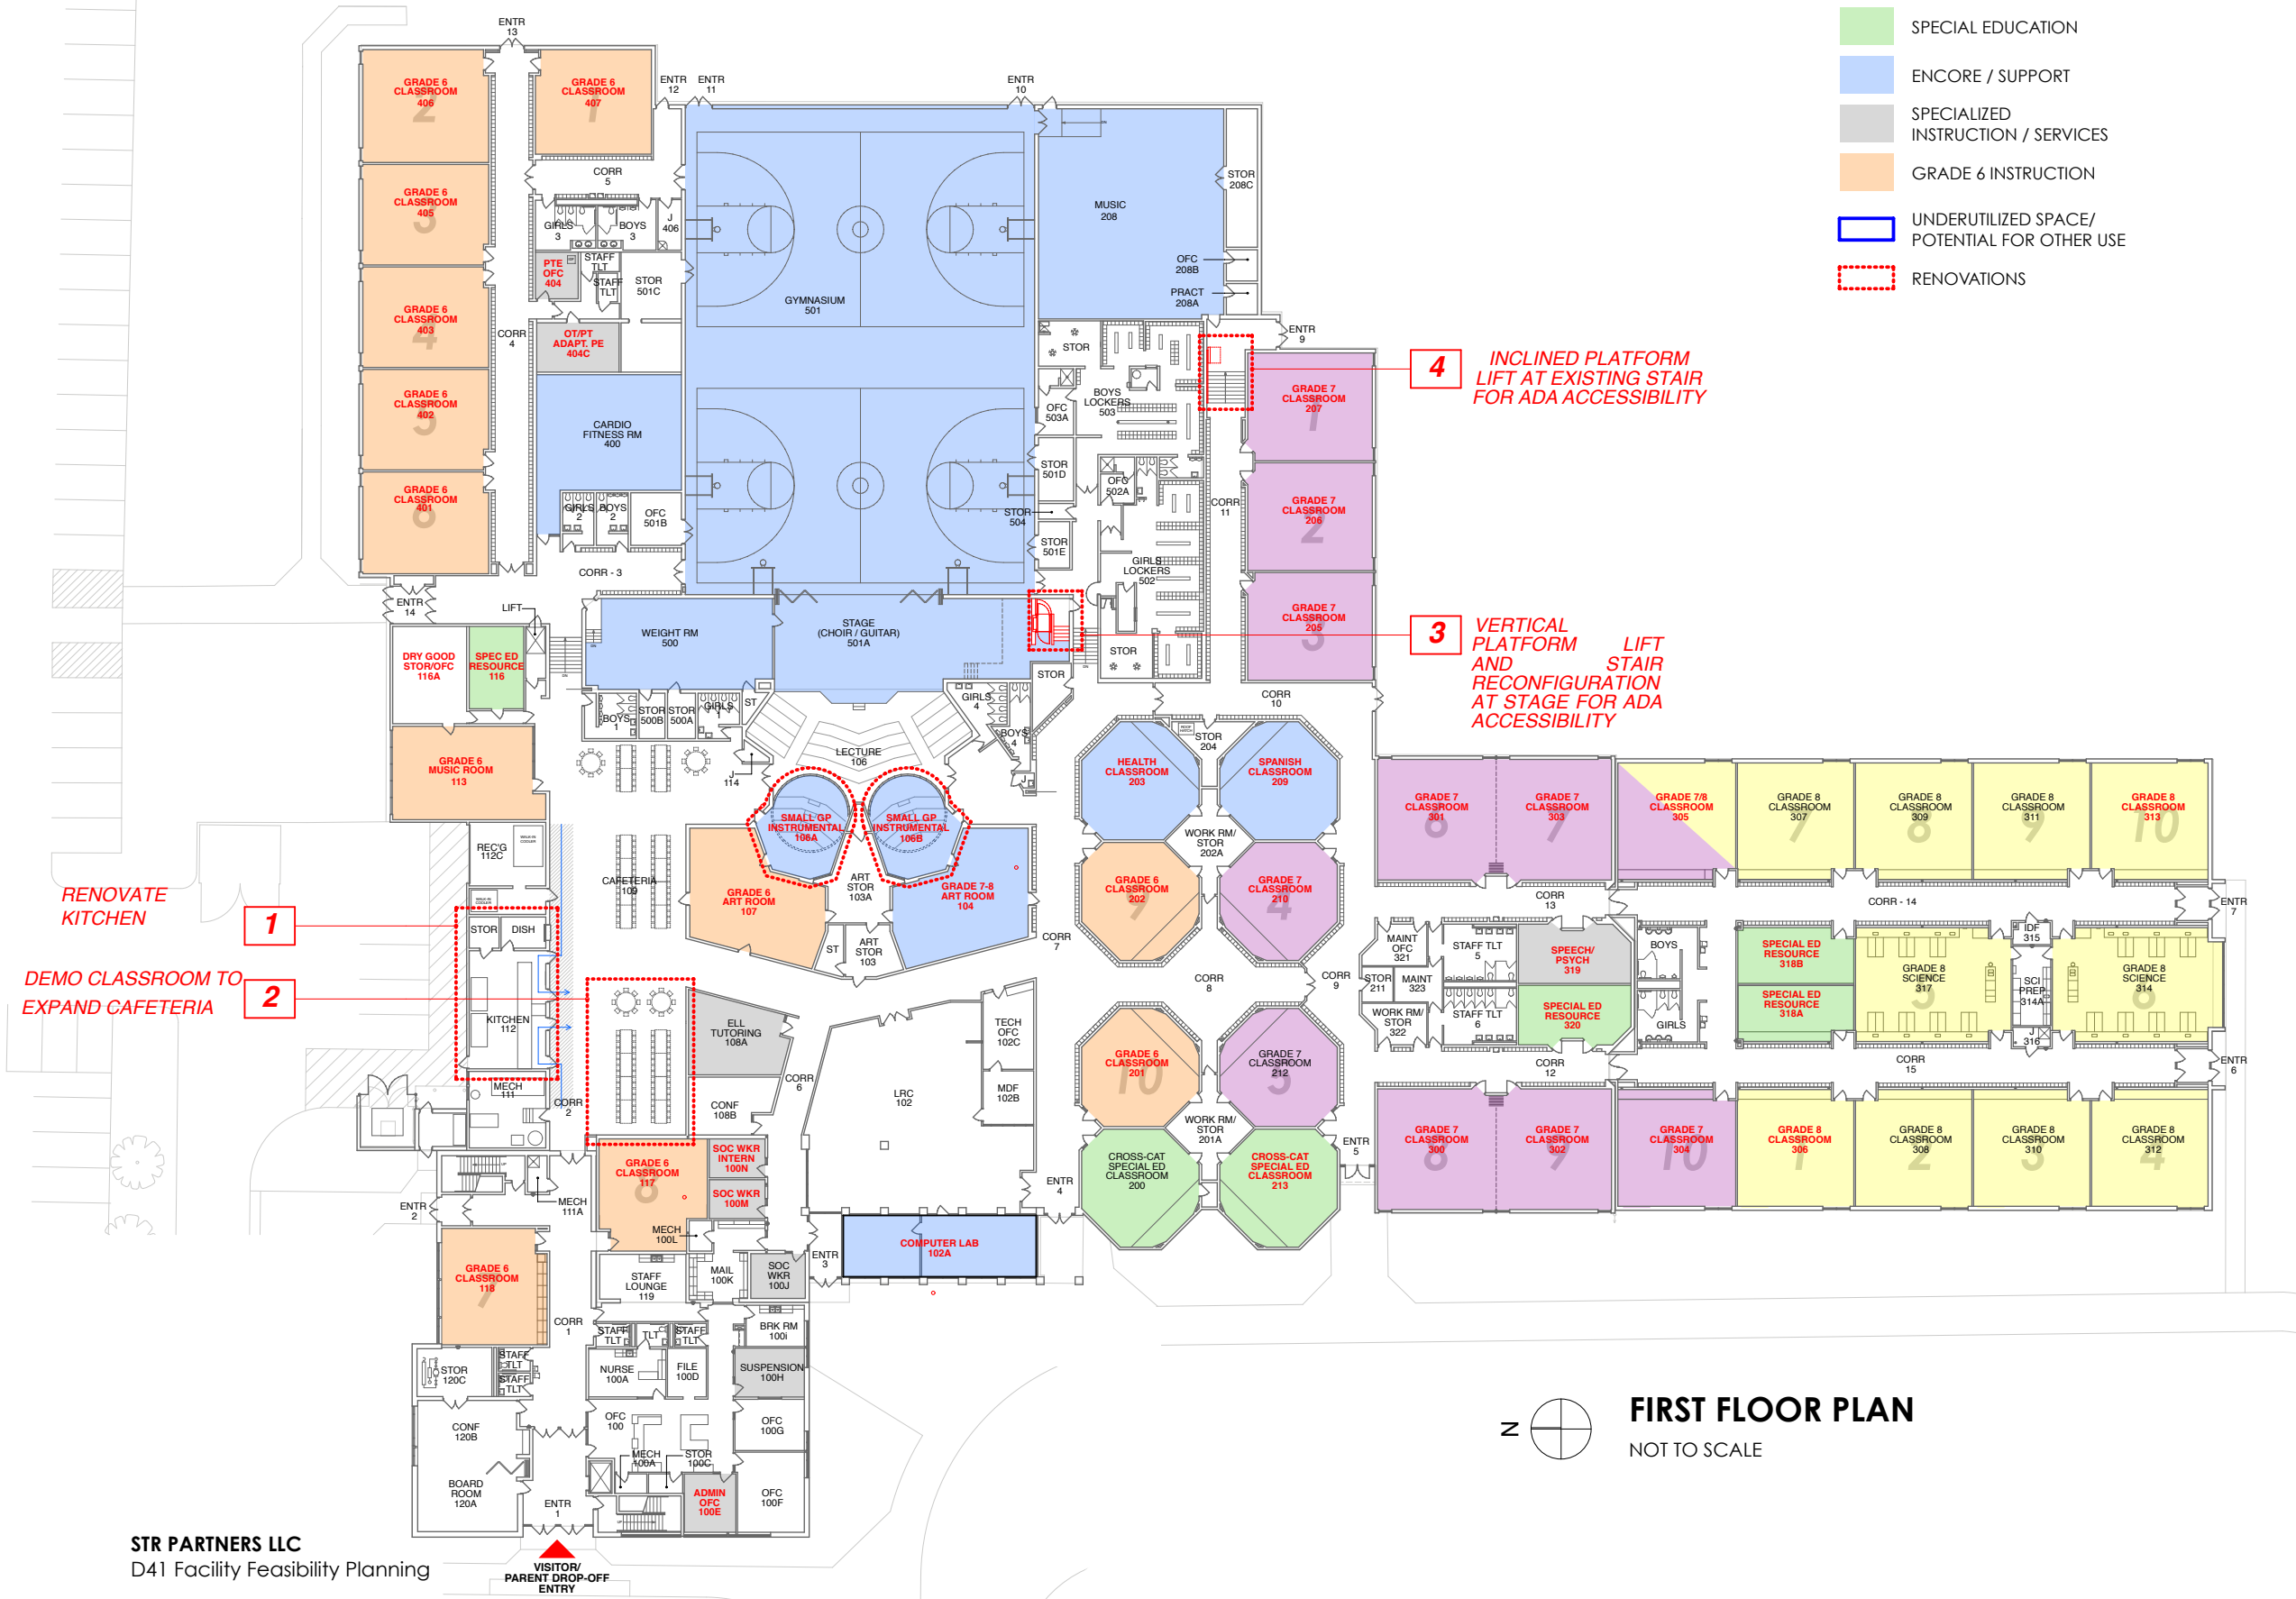

# PALOMBI MIDDLE SCHOOL

133 McKinley Avenue | Lake Villa, IL 60046

## FLOOR PLAN LEGEND – SCENARIO #2:

- GRADE 8 GENERAL ED
- GRADE 7 GENERAL ED
- SPECIAL EDUCATION
- ENCORE / SUPPORT
- SPECIALIZED INSTRUCTION / SERVICES
- GRADE 6 INSTRUCTION
- UNDERUTILIZED SPACE/ POTENTIAL FOR OTHER USE
- RENOVATIONS

**FIRST FLOOR PLAN**  
NOT TO SCALE